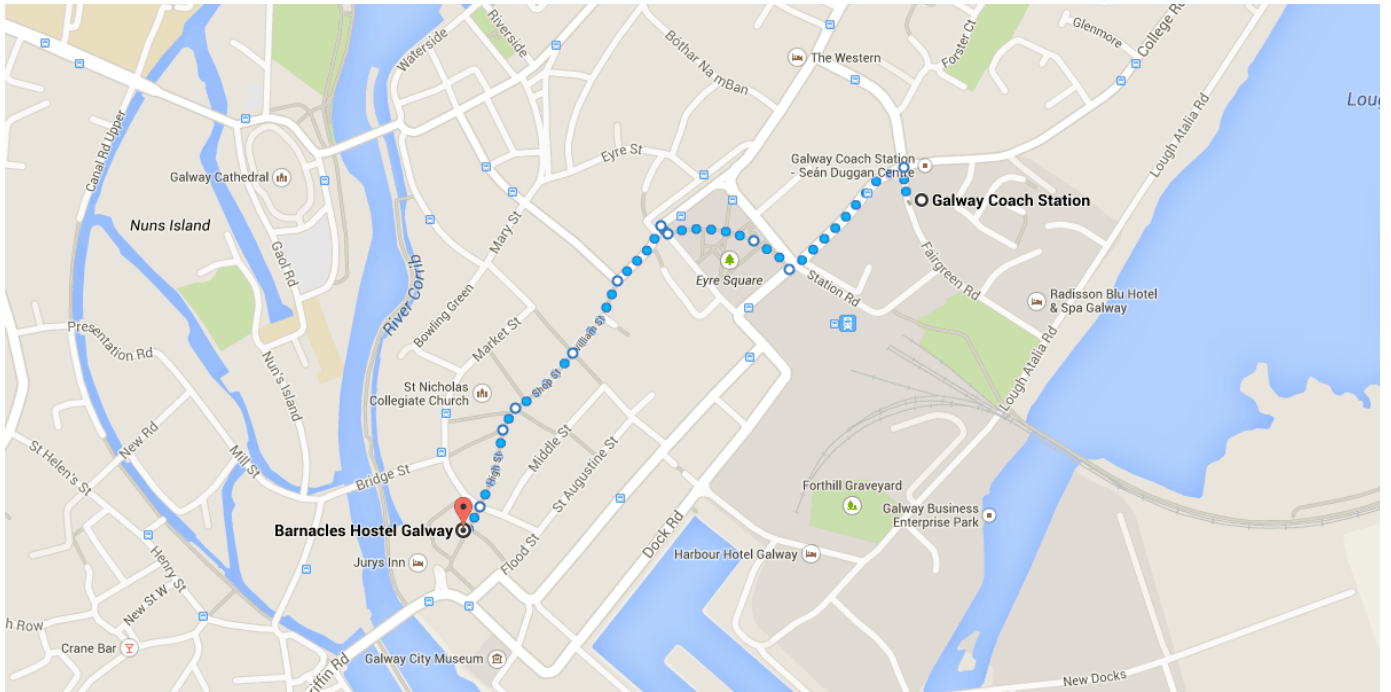

Directions from Galway Coach Station to Barnacles Hostel Galway

○ Galway Coach Station

Use caution - may involve errors or sections not suited for walking

Ireland

- ↑

1. Head north on Fairgreen Rd toward Forster St/R339

46 m
- ↶

2. Turn left onto Forster St/R336

i Continue to follow R336

190 m
- ↷

3. Turn right toward Eyre Square

57 m
- ↶

4. Slight left toward Eyre Square

110 m
- ↷

5. Turn right onto Eyre Square

13 m
- ↶

6. Turn left onto Williamsgate St/R863

89 m
- ↑

7. Continue onto William St

110 m
- ↑

8. Continue onto Shop St

100 m

- ↑ 9. Continue onto **Church Yard St**

31 m
- ↑ 10. Continue onto **High St**

100 m
- ↑ 11. Continue onto **Quay St**
 - i Destination will be on the left

31 m

📍 **Barnacles Hostel Galway**

10 Quay St, The Latin Quarter, Galway, Co. Galway, Ireland